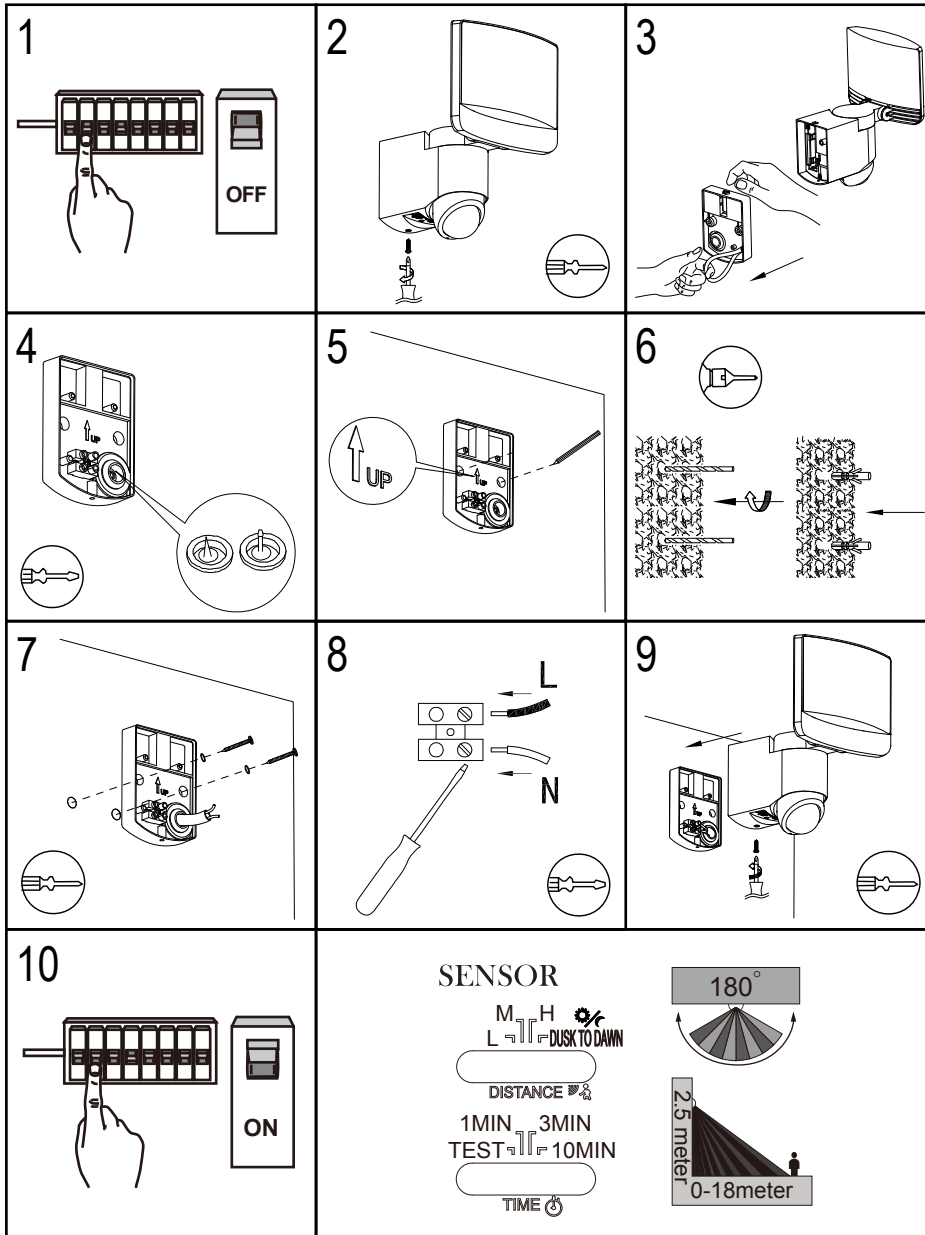

LUTEC

LUTEC Europe NV

Ruiterijschool 14
 B-2930 Brasschaat - Belgium
 +32 3 284 51 62
 info@lutec-europe.com
 www.lutec.com

www.lutec.com/services/global-network